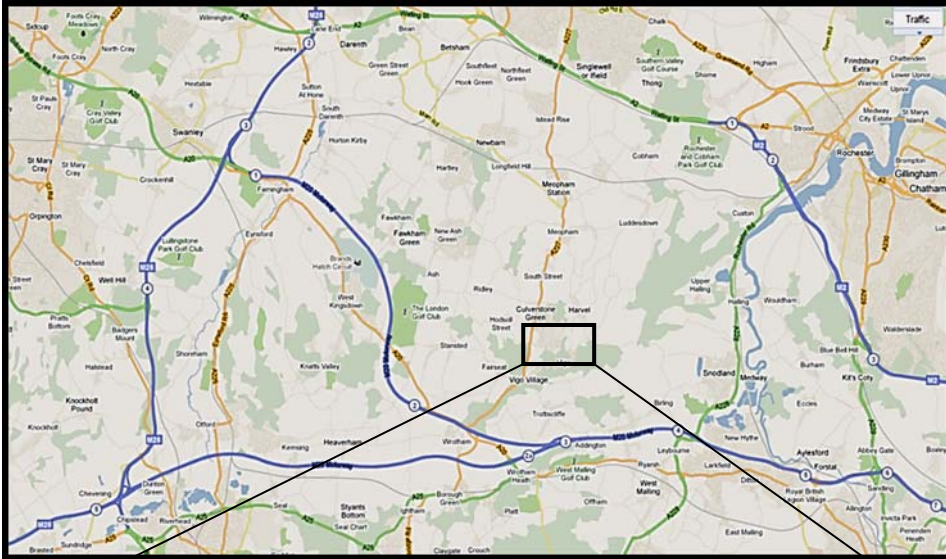

Vigo Rugby Football Club