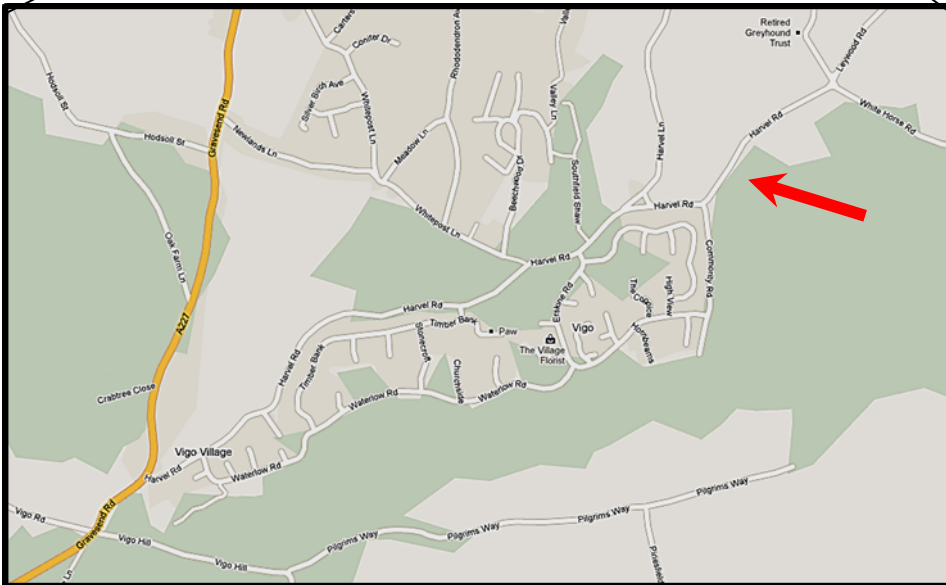

Vigo Rugby Football Club